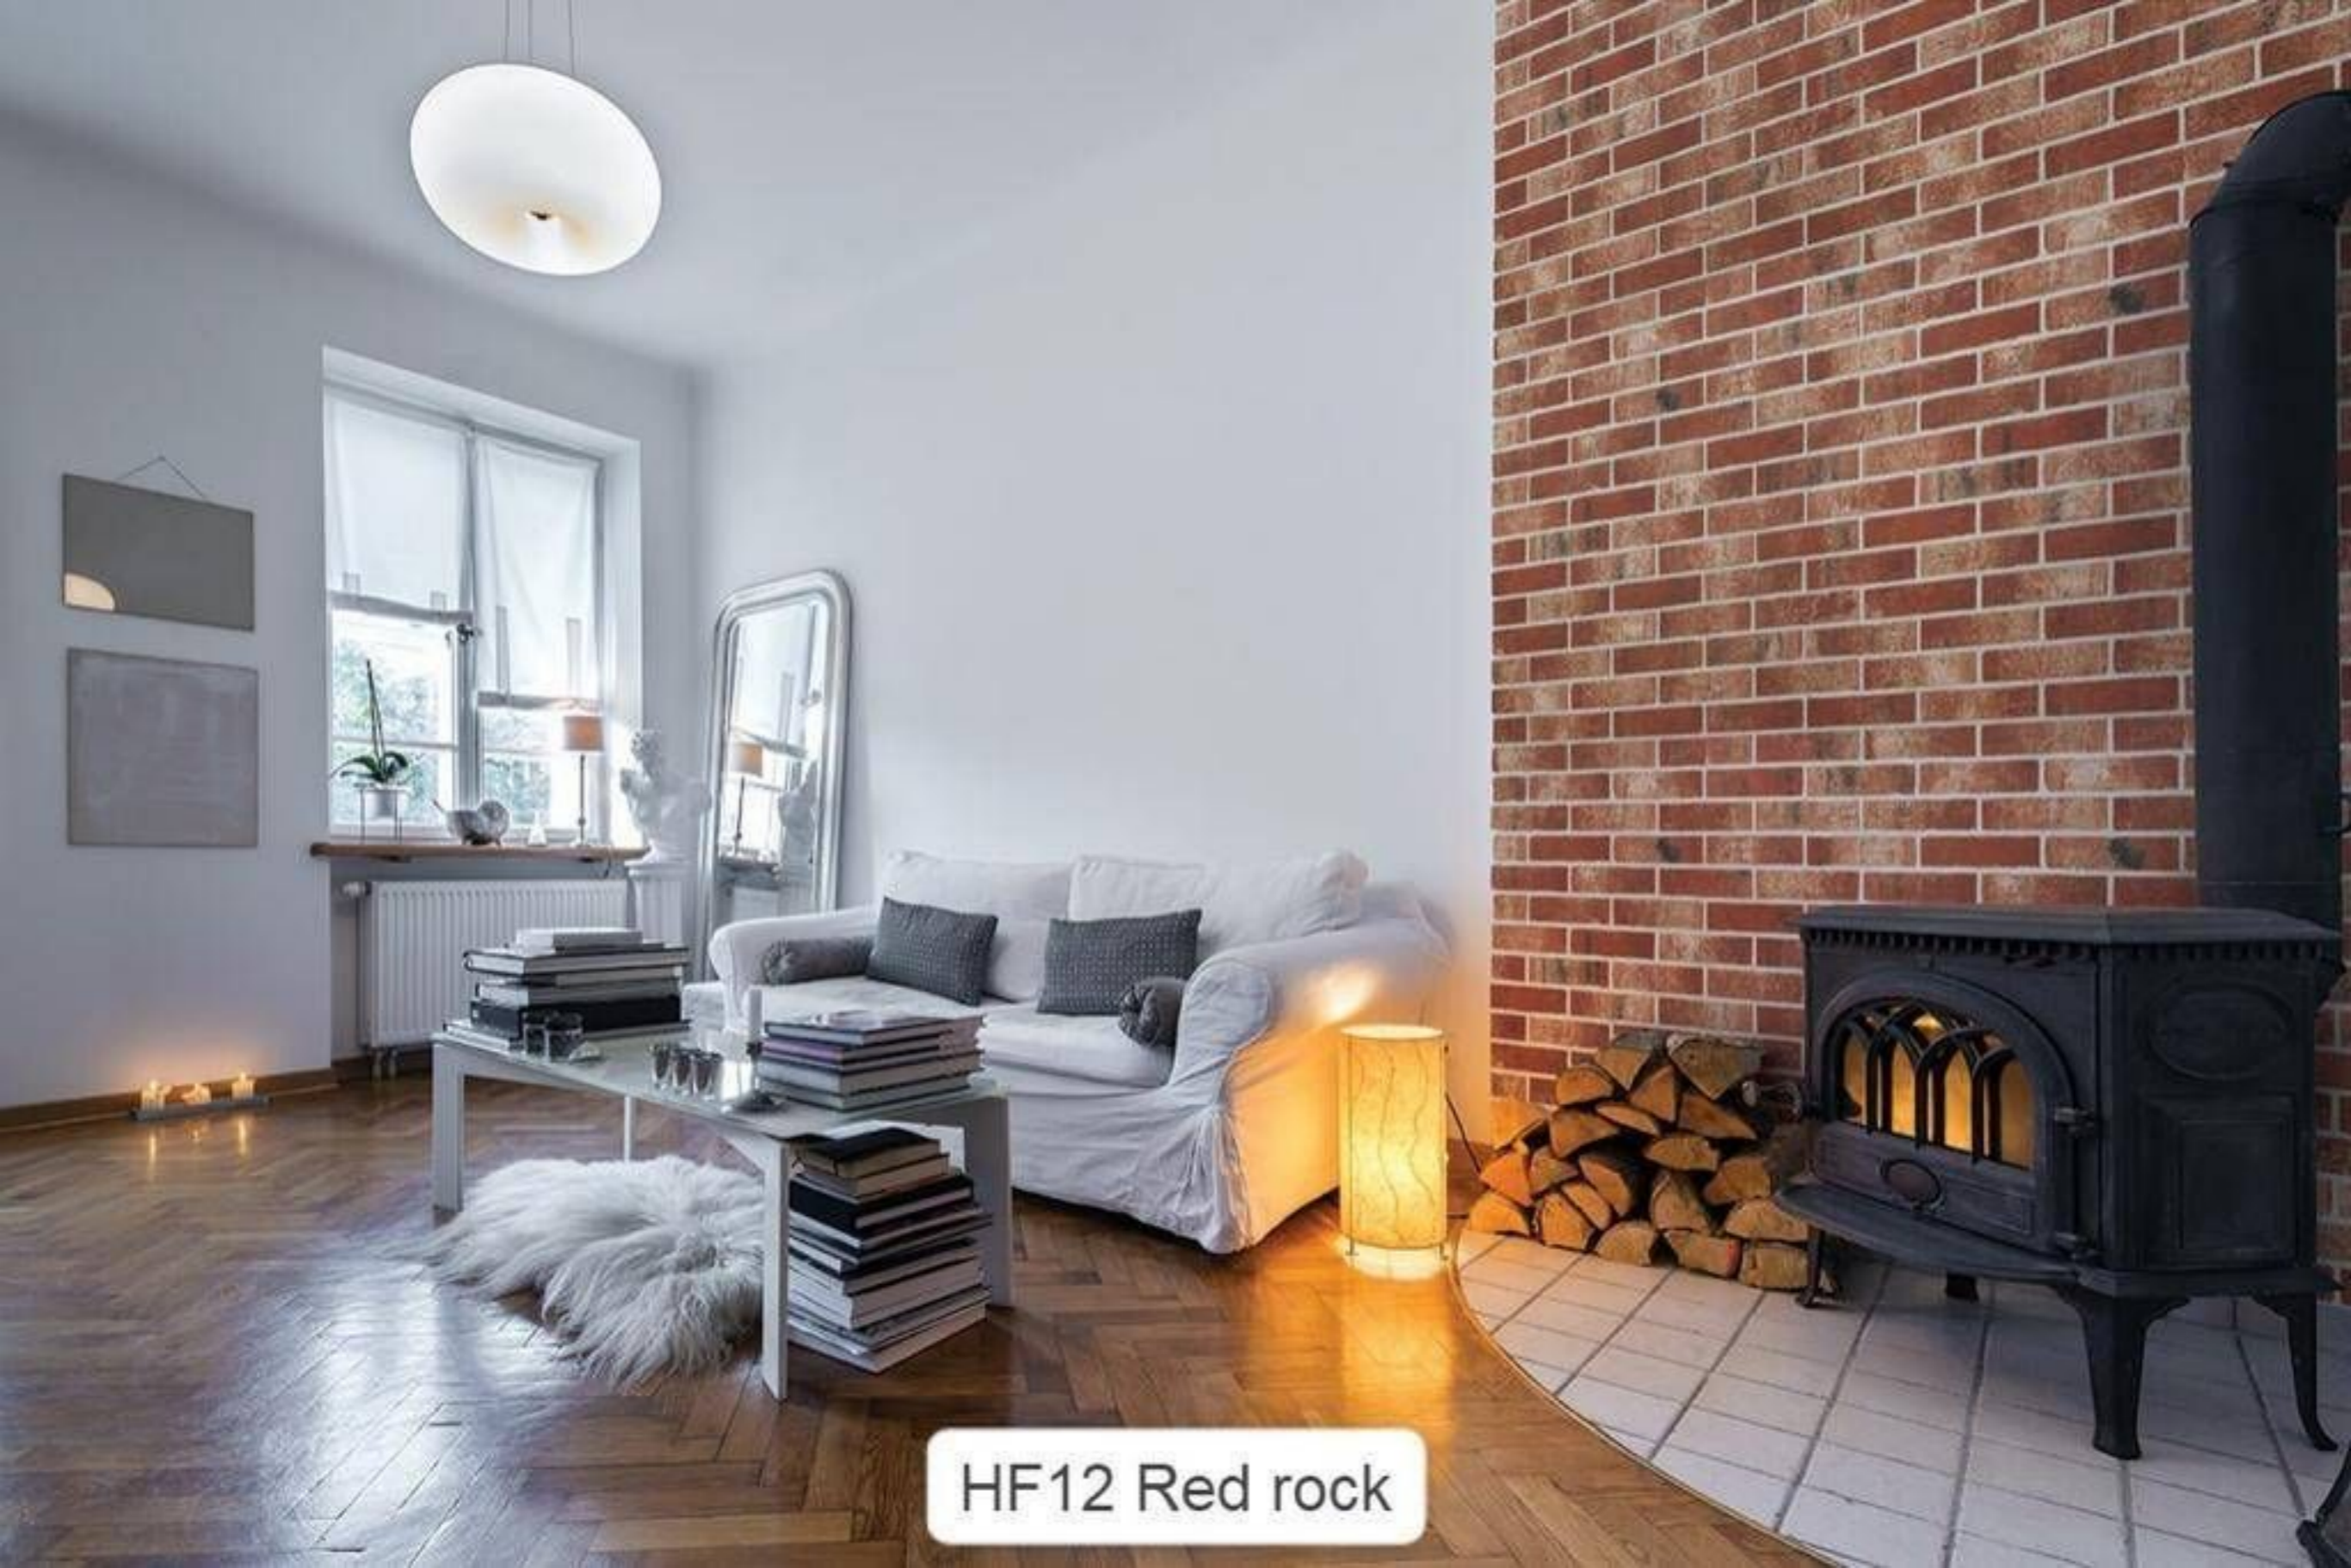

**KING**  
**KLINKER**

**ФАСАДНАЯ ПЛИТКА  
ИЗ ЕВРОПЫ**

**В наличии на складе**

**июнь 2024**

A close-up photograph of a brick wall. The bricks are reddish-brown with a rough, textured surface. The mortar is a light grey color. In the bottom right corner, there is a text overlay in yellow and white.

**АКЦИЯ**

**Brick street (HF05)**

**240x71x10 мм, 48 шт./м<sup>2</sup>**

**Цена: 3975 руб.м/2**

HF12 Red rock

A close-up photograph of a brick wall. The bricks are reddish-brown with a rough, textured surface. The mortar joints are a light grey color. The bricks are laid in a standard running bond pattern. In the bottom right corner, there is a text overlay in yellow and white.

HF39 Red square Object

A close-up photograph of a brick wall. The bricks are arranged in a standard running bond pattern. The bricks have a reddish-brown hue with some darker, almost black, spots, suggesting a weathered or aged appearance. The mortar joints are dark and recessed. In the bottom right corner, there is a text overlay in yellow and white.